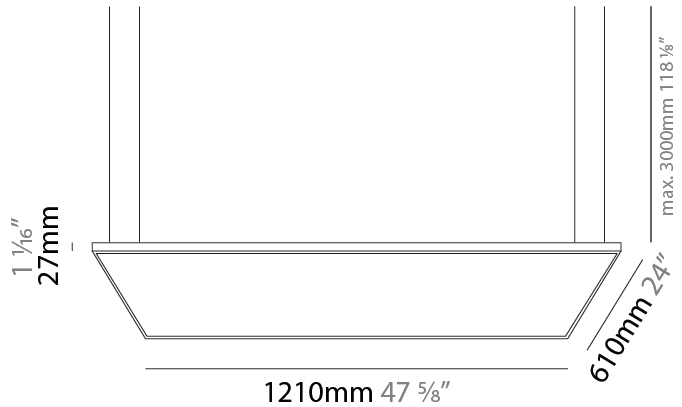

ELEGANT SUSPENSION

A51078- _____ - _____

base number   Color   Finish
Temperature   Options

1. To build a product code in our configurator select the specify button on the base model # product page
2. To build a manual product code on this datasheet choose from the options listed below in blue font and add the suffix to the base model #

GENERAL

Series: Elegant
Brand: Ivela
Division: Architectural
Mounting Type: Suspension
Mounting Location: Ceiling
Subcategory: Panels

PHYSICAL

Shape: Square
Length (mm): 1210
Length (in): 47 ⁵/₈
Width (mm): 610
Width (in): 24
Height (mm): 27
Height (in): 1 ¹/₁₆
Max. Overall Height (mm): 2500
Max. Overall Height (in): 98 ⁷/₁₆
Light Distribution: Direct
Diffuser: PMMA - Opal
Fixture Finish: WHI / BLK / GLD
Fixture Material: Aluminum

ELECTRICAL

Lamp Type: LED
Input Wattage (W): 48
Dimming: Tri-Mode (Non-Dimming and Phase Dimming (120Vac only) and 0-10V Dimming)
Driver Included: No
Driver Location: Remote
Driver Type: Constant Voltage - Universal
Driver Class: Class 2
Housing: ENCP 5 (ERP) ENCP 13 (SC Power)
Input Voltage (V): 120 - 277
Output Voltage (V): 24

LED

Color Temperature (°K): 2700 / 3000 / 4000
Max. Delivered Lumen (lm): 3456 / 3600 / 3816
Nominal Lumen (lm): 5760 / 6000 / 6360
CRI: >93 CRI
Lamp Life (hrs): 50000

OPTICAL

RATINGS AND CERTIFICATIONS

Certified By: Certified for North American Standards
IP rating: IP20

PROJECT
TYPE
SPECIFIER
QUANTITY
DATE