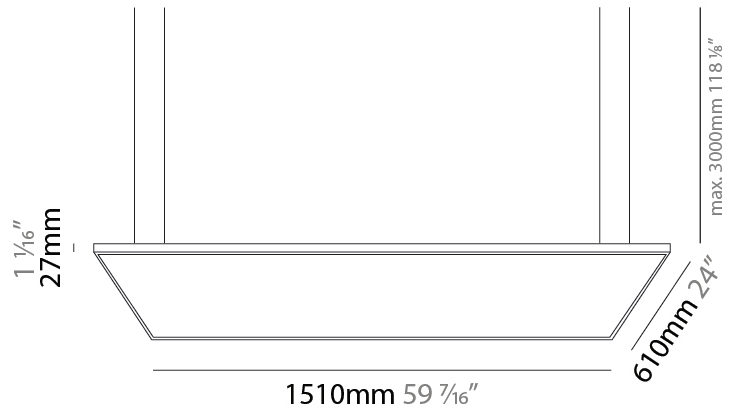

ELEGANT SUSPENSION

A51079- -

base number   Color   Finish
Temperature   Options

1. To build a product code in our configurator select the specify button on the base model # product page
2. To build a manual product code on this datasheet choose from the options listed below in blue font and add the suffix to the base model #

GENERAL

Series: Elegant
Brand: Ivela
Division: Architectural
Mounting Type: Suspension
Mounting Location: Ceiling
Subcategory: Panels

PHYSICAL

Shape: Square
Length (mm): 1510
Length (in): 59 ⁷/₁₆"
Width (mm): 910
Width (in): 35 ¹³/₁₆"
Height (mm): 27
Height (in): 1 ¹/₁₆"
Max. Overall Height (mm): 2500
Max. Overall Height (in): 98 ⁷/₁₆"
Light Distribution: Direct
Diffuser: PMMA - Opal
Fixture Finish: WHI / BLK / GLD
Fixture Material: Aluminum

ELECTRICAL

Lamp Type: LED
Input Wattage (W): 60
Dimming: Tri-Mode (Non-Dimming and Phase Dimming (120Vac only) and 0-10V Dimming)
Driver Included: No
Driver Location: Remote
Driver Type: Constant Voltage - Universal
Driver Class: Class 2
Housing: ENCP 5 (ERP) ENCP 8 (SC Power)
Input Voltage (V): 120 - 277
Output Voltage (V): 24

LED

Color Temperature (°K): 2700 / 3000 / 4000
Max. Delivered Lumen (lm): 4320 / 4500 / 4770
Nominal Lumen (lm): 7200 / 7500 / 7950
CRI: >93 CRI
Lamp Life (hrs): 50000

OPTICAL

RATINGS AND CERTIFICATIONS

Certified By: Certified for North American Standards
IP rating: IP20

PROJECT
TYPE
SPECIFIER
QUANTITY
DATE