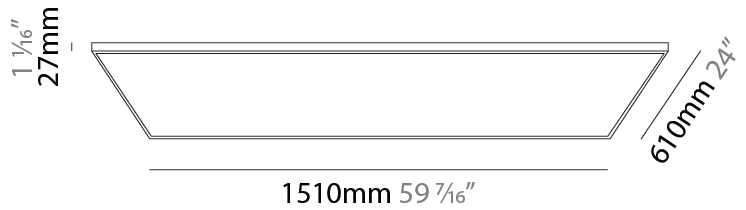

PROJECT _____
TYPE _____
SPECIFIER _____
QUANTITY _____
DATE _____

ELEGANT SURFACE

A52050- -

base number   Color   Finish
Temperature   Options

1. To build a product code in our configurator select the specify button on the base model # product page
2. To build a manual product code on this datasheet choose from the options listed below in blue font and add the suffix to the base model #

GENERAL

Series: Elegant
Brand: Ivela
Division: Architectural
Mounting Type: Surface
Mounting Location: Wall / Ceiling
Subcategory: Panels

PHYSICAL

Shape: Square
Length (mm): 1510
Length (in): 59 ⁷/₁₆"
Width (mm): 910
Width (in): 35 ¹³/₁₆"
Height (mm): 27
Height (in): 1 ¹/₁₆"
Light Distribution: Direct
Diffuser: PMMA - Opal
Fixture Finish: WHI / BLK / GLD
Fixture Material: Aluminum

ELECTRICAL

Lamp Type: LED
Input Wattage (W): 60
Dimming: Tri-Mode (Non-Dimming and Phase Dimming (120Vac only) and 0-10V Dimming)
Driver Included: No
Driver Location: Remote
Driver Type: Constant Voltage - Universal
Driver Class: Class 2
Housing: ENCP 5 (ERP) ENCP 8 (SC Power)
Input Voltage (V): 120 - 277
Output Voltage (V): 24

LED

Color Temperature (°K): 2700 / 3000 / 4000
Max. Delivered Lumen (lm): 4320 / 4500 / 4770
Nominal Lumen (lm): 7200 / 7500 / 7950
CRI: >93 CRI
Lamp Life (hrs): 50000

OPTICAL

RATINGS AND CERTIFICATIONS

Certified By: CSA Certified to UL and CSA Standards
IP rating: IP20