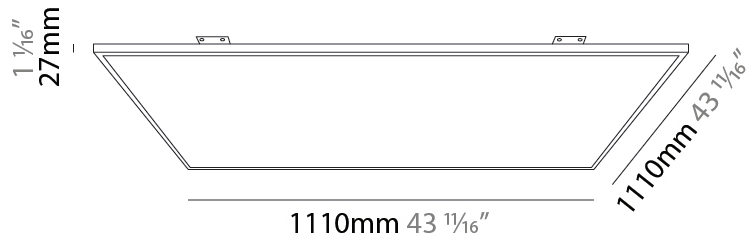

ELEGANT RECESSED

A56190-

base number
Color   Finish
Temperature   Options

1. To build a product code in our configurator select the specify button on the base model # product page
2. To build a manual product code on this datasheet choose from the options listed below in blue font and add the suffix to the base model #

GENERAL

Series: Elegant
Brand: Ivela
Division: Architectural
Mounting Type: Recessed
Mounting Location: Ceiling
Subcategory: Panels

PHYSICAL

Shape: Square
Length (mm): 1110
Length (in): 43 ¹¹/₁₆
Width (mm): 1110
Width (in): 43 ¹¹/₁₆
Height (mm): 27
Height (in): 1 ¹/₁₆
Light Distribution: Direct
Diffuser: PMMA - Opal
Fixture Finish: WHI / BLK / GLD
Fixture Material: Aluminum

ELECTRICAL

Lamp Type: LED
Input Wattage (W): 80
Dimming: Tri-Mode (Non-Dimming and Phase Dimming (120Vac only) and 0-10V Dimming)
Driver Included: No
Driver Location: Remote
Driver Type: Constant Voltage - Universal
Driver Class: Class 2
Housing: ENCP 5 (ERP) ENCP 8 (SC Power)
Input Voltage (V): 120 - 277
Output Voltage (V): 24

LED

Color Temperature (°K): 2700 / 3000 / 4000
Max. Delivered Lumen (lm): 6336 / 6600 / 6996
Nominal Lumen (lm): 10560 / 11000 / 11660
CRI: >93 CRI
Lamp Life (hrs): 50000

OPTICAL

RATINGS AND CERTIFICATIONS

Certified By: CSA Certified to UL and CSA Standards
IP rating: IP20

PROJECT	_____
TYPE	_____
SPECIFIER	_____
QUANTITY	_____
DATE	_____