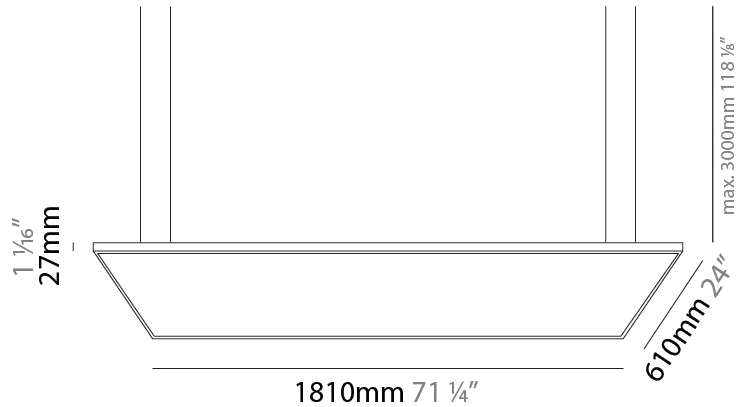

ELEGANT SUSPENSION

A51080-

base number   Color   Finish
Temperature   Options

1. To build a product code in our configurator select the specify button on the base model # product page
2. To build a manual product code on this datasheet choose from the options listed below in blue font and add the suffix to the base model #

GENERAL

Series: Elegant
Brand: Ivela
Division: Architectural
Mounting Type: Suspension
Mounting Location: Ceiling
Subcategory: Panels

PHYSICAL

Shape: Square
Length (mm): 1810
Length (in): 71 1/4
Width (mm): 1110
Width (in): 43 11/16
Height (mm): 27
Height (in): 1 1/16
Max. Overall Height (mm): 2500
Max. Overall Height (in): 98 7/16
Light Distribution: Direct
Diffuser: PMMA - Opal
Fixture Finish: WHI / BLK / GLD
Fixture Material: Aluminum

ELECTRICAL

Lamp Type: LED
Input Wattage (W): 72
Dimming: Tri-Mode (Non-Dimming and Phase Dimming (120Vac only) and 0-10V Dimming)
Driver Included: No
Driver Location: Remote
Driver Type: Constant Voltage - Universal
Driver Class: Class 2
Housing: ENCP 5 (ERP) ENCP 8 (SC Power)
Input Voltage (V): 120 - 277
Output Voltage (V): 24

LED

Color Temperature (°K): 2700 / 3000 / 4000
Max. Delivered Lumen (lm): 4320 / 4500 / 4770
Nominal Lumen (lm): 7200 / 7500 / 7950
CRI: >93 CRI
Lamp Life (hrs): 50000

OPTICAL

RATINGS AND CERTIFICATIONS

Certified By: Certified for North American Standards
IP rating: IP20

PROJECT _____
TYPE _____
SPECIFIER _____
QUANTITY _____
DATE _____