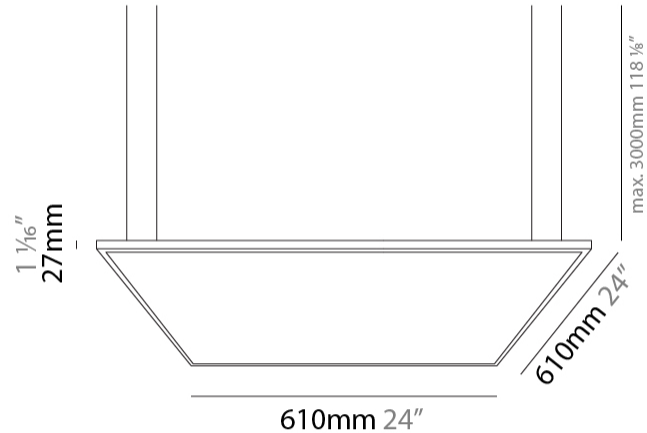

ELEGANT SUSPENSION

A51075-

base number   Color   Finish
Temperature Options

PROJECT	_____
TYPE	_____
SPECIFIER	_____
QUANTITY	_____
DATE	_____

1. To build a product code in our configurator select the specify button on the base model # product page
2. To build a manual product code on this datasheet choose from the options listed below in blue font and add the suffix to the base model #

GENERAL

Series: Elegant
Brand: Ivela
Division: Architectural
Mounting Type: Suspension
Mounting Location: Ceiling
Subcategory: Panels

PHYSICAL

Shape: Square
Length (mm): 610
Length (in): 24
Width (mm): 610
Width (in): 24
Height (mm): 27
Height (in): 1 1/16
Max. Overall Height (mm): 2500
Max. Overall Height (in): 98 7/16
Light Distribution: Direct
Diffuser: PMMA - Opal
Fixture Finish: WHI / BLK / GLD
Fixture Material: Aluminum

ELECTRICAL

Lamp Type: LED
Input Wattage (W): 48
Dimming: Tri-Mode (Non-Dimming and Phase Dimming (120Vac only) and 0-10V Dimming)
Driver Included: No
Driver Location: Remote
Driver Type: Constant Voltage - Universal
Driver Class: Class 2
Housing: ENCP 5 (ERP) ENCP 13 (SC Power)
Input Voltage (V): 120 - 277
Output Voltage (V): 24

LED

Color Temperature (°K): 2700 / 3000 / 4000
Max. Delivered Lumen (lm): 3456 / 3600 / 3816
Nominal Lumen (lm): 5760 / 6000 / 6360
CRI: >93 CRI
Lamp Life (hrs): 50000

OPTICAL

RATINGS AND CERTIFICATIONS

Certified By: Certified for North American Standards
IP rating: IP20