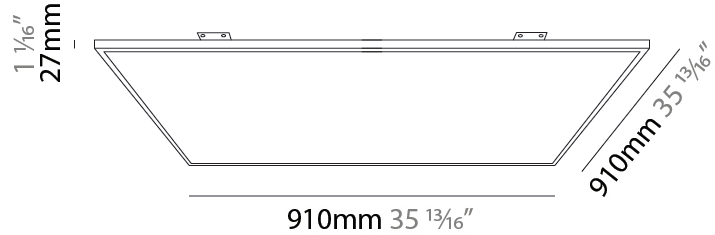

ELEGANT RECESSED

A56189- -

base number   Color   Finish
Temperature   Options

PROJECT
TYPE
SPECIFIER
QUANTITY
DATE

1. To build a product code in our configurator select the specify button on the base model # product page
2. To build a manual product code on this datasheet choose from the options listed below in blue font and add the suffix to the base model #

GENERAL

Series: Elegant
Brand: Ivela
Division: Architectural
Mounting Type: Recessed
Mounting Location: Ceiling
Subcategory: Panels

PHYSICAL

Shape: Square
Length (mm): 910
Length (in): 35 ¹³/₁₆
Width (mm): 910
Width (in): 35 ¹³/₁₆
Height (mm): 27
Height (in): 1 ¹/₁₆
Light Distribution: Direct
Diffuser: PMMA - Opal
Fixture Finish: WHI / BLK / GLD
Fixture Material: Aluminum

ELECTRICAL

Lamp Type: LED
Input Wattage (W): 72
Dimming: Tri-Mode (Non-Dimming and Phase Dimming (120Vac only) and 0-10V Dimming)
Driver Included: No
Driver Location: Remote
Driver Type: Constant Voltage - Universal
Driver Class: Class 2
Housing: ENCP 5 (ERP) ENCP 8 (SC Power)
Input Voltage (V): 120 - 277
Output Voltage (V): 24

LED

Color Temperature (°K): 2700 / 3000 / 4000
Max. Delivered Lumen (lm): 5184 / 5400 / 5724
Nominal Lumen (lm): 8640 / 9000 / 9540
CRI: >93 CRI
Lamp Life (hrs): 50000

OPTICAL

RATINGS AND CERTIFICATIONS

Certified By: CSA Certified to UL and CSA Standards
IP rating: IP20