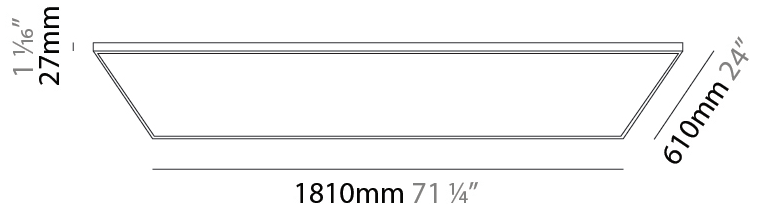

ELEGANT SURFACE

A52051- -

base number   Color   Finish
Temperature   Options

1. To build a product code in our configurator select the specify button on the base model # product page
2. To build a manual product code on this datasheet choose from the options listed below in blue font and add the suffix to the base model #

GENERAL

Series: Elegant
Brand: Ivela
Division: Architectural
Mounting Type: Surface
Mounting Location: Wall / Ceiling
Subcategory: Panels

PHYSICAL

Shape: Square
Length (mm): 1810
Length (in): 71 1/4
Width (mm): 1110
Width (in): 43 11/16
Height (mm): 27
Height (in): 1 1/16
Light Distribution: Direct
Diffuser: PMMA - Opal
Fixture Finish: WHI / BLK / GLD
Fixture Material: Aluminum

ELECTRICAL

Lamp Type: LED
Input Wattage (W): 72
Dimming: Tri-Mode (Non-Dimming and Phase Dimming (120Vac only) and 0-10V Dimming)
Driver Included: No
Driver Location: Remote
Driver Type: Constant Voltage - Universal
Driver Class: Class 2
Housing: ENCP 5 (ERP) ENCP 8 (SC Power)
Input Voltage (V): 120 - 277
Output Voltage (V): 24

LED

Color Temperature (°K): 2700 / 3000 / 4000
Max. Delivered Lumen (lm): 4320 / 4500 / 4770
Nominal Lumen (lm): 7200 / 7500 / 7950
CRI: >93 CRI
Lamp Life (hrs): 50000

OPTICAL

RATINGS AND CERTIFICATIONS

Certified By: CSA Certified to UL and CSA Standards
IP rating: IP20

PROJECT _____
TYPE _____
SPECIFIER _____
QUANTITY _____
DATE _____