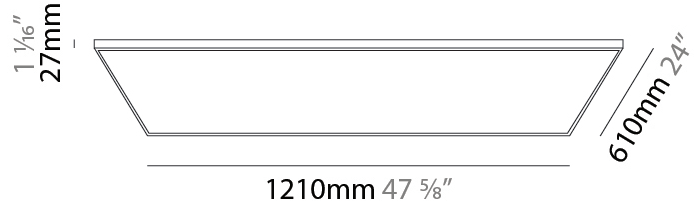

ELEGANT SURFACE

A52049- -

base number   Color   Finish
Temperature   Options

1. To build a product code in our configurator select the specify button on the base model # product page
2. To build a manual product code on this datasheet choose from the options listed below in blue font and add the suffix to the base model #

GENERAL

Series: Elegant
Brand: Ivela
Division: Architectural
Mounting Type: Surface
Mounting Location: Wall / Ceiling
Subcategory: Panels

PHYSICAL

Shape: Square
Length (mm): 1210
Length (in): 47 ⁵/₈
Width (mm): 610
Width (in): 1 ¹/₁₆
Height (mm): 27
Height (in): 1 ¹/₁₆
Light Distribution: Direct
Diffuser: PMMA - Opal
Fixture Finish: WHI / BLK / GLD
Fixture Material: Aluminum

ELECTRICAL

Lamp Type: LED
Input Wattage (W): 48
Dimming: Tri-Mode (Non-Dimming and Phase Dimming (120Vac only) and 0-10V Dimming)
Driver Included: No
Driver Location: Remote
Driver Type: Constant Voltage - Universal
Driver Class: Class 2
Housing: ENCP 5 (ERP) ENCP 13 (SC Power)
Input Voltage (V): 120 - 277
Output Voltage (V): 24

LED

Color Temperature (°K): 2700 / 3000 / 4000
Max. Delivered Lumen (lm): 3456 / 3600 / 3816
Nominal Lumen (lm): 5760 / 6000 / 6360
CRI: >93 CRI
Lamp Life (hrs): 50000

OPTICAL

RATINGS AND CERTIFICATIONS

Certified By: CSA Certified to UL and CSA Standards
IP rating: IP20

PROJECT _____
TYPE _____
SPECIFIER _____
QUANTITY _____
DATE _____