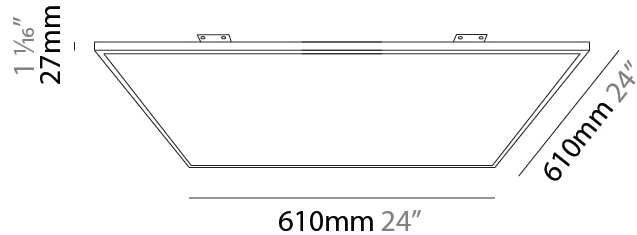

ELEGANT RECESSED

A56188- -

base number   Color   Finish
Temperature   Options

1. To build a product code in our configurator select the specify button on the base model # product page
2. To build a manual product code on this datasheet choose from the options listed below in blue font and add the suffix to the base model #

GENERAL

Series: Elegant
Brand: Ivela
Division: Architectural
Mounting Type: Recessed
Mounting Location: Ceiling
Subcategory: Panels

PHYSICAL

Shape: Square
Length (mm): 610
Length (in): 24
Width (mm): 610
Width (in): 24
Height (mm): 27
Height (in): 1 ¹/₁₆
Light Distribution: Direct
Diffuser: PMMA - Opal
[Fixture Finish: WHI / BLK / GLD](#)
Fixture Material: Aluminum

ELECTRICAL

Lamp Type: LED
Input Wattage (W): 48
Dimming: Tri-Mode (Non-Dimming and Phase Dimming (120Vac only) and 0-10V Dimming)
Driver Included: No
Driver Location: Remote
Driver Type: Constant Voltage - Universal
Driver Class: Class 2
Housing: ENCP 5 (ERP) ENCP 13 (SC Power)
Input Voltage (V): 120 - 277
Output Voltage (V): 24

LED

[Color Temperature (°K): 2700 / 3000 / 4000](#)
Max. Delivered Lumen (lm): 3456 / 3600 / 3816
Nominal Lumen (lm): 5760 / 6000 / 6360
CRI: >93 CRI
Lamp Life (hrs): 50000

OPTICAL

RATINGS AND CERTIFICATIONS

Certified By: CSA Certified to UL and CSA Standards
IP rating: IP20

PROJECT	_____
TYPE	_____
SPECIFIER	_____
QUANTITY	_____
DATE	_____