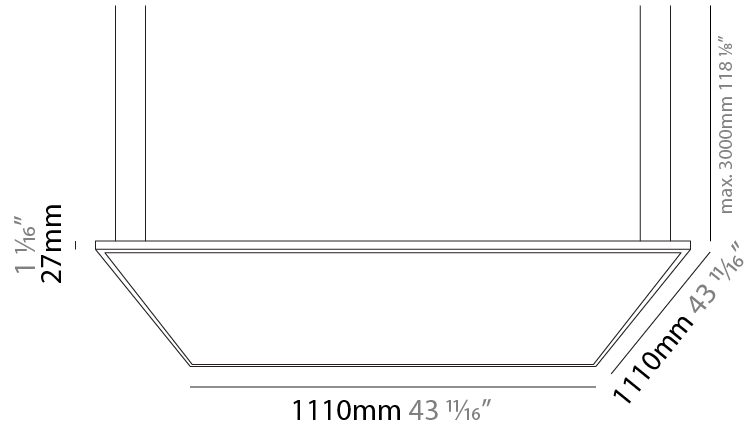

ELEGANT SUSPENSION

A51077- -

base number   Color   Finish
Temperature   Options

PROJECT
TYPE
SPECIFIER
QUANTITY
DATE

1. To build a product code in our configurator select the specify button on the base model # product page
2. To build a manual product code on this datasheet choose from the options listed below in blue font and add the suffix to the base model #

GENERAL

Series: Elegant
Brand: Ivela
Division: Architectural
Mounting Type: Suspension
Mounting Location: Ceiling
Subcategory: Panels

PHYSICAL

Shape: Square
Length (mm): 1110
Length (in): 43 11/16
Width (mm): 1110
Width (in): 43 11/16
Height (mm): 27
Height (in): 1 1/16
Max. Overall Height (mm): 2500
Max. Overall Height (in): 98 7/16
Light Distribution: Direct
Diffuser: PMMA - Opal
Fixture Finish: WHI / BLK / GLD
Fixture Material: Aluminum

ELECTRICAL

Lamp Type: LED
Input Wattage (W): 80
Dimming: Tri-Mode (Non-Dimming and Phase Dimming (120Vac only) and 0-10V Dimming)
Driver Included: No
Driver Location: Remote
Driver Type: Constant Voltage - Universal
Driver Class: Class 2
Housing: ENCP 5 (ERP) ENCP 13 (SC Power)
Input Voltage (V): 120 - 277
Output Voltage (V): 24

LED

Color Temperature (°K): 2700 / 3000 / 4000
Max. Delivered Lumen (lm): 6336 / 6600 / 6996
Nominal Lumen (lm): 10560 / 11000 / 11660
CRI: >93 CRI
Lamp Life (hrs): 50000

OPTICAL

RATINGS AND CERTIFICATIONS

Certified By: Certified for North American Standards
IP rating: IP20