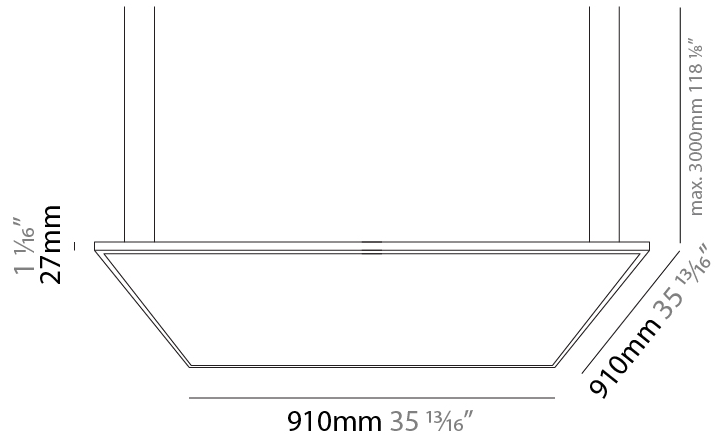

ELEGANT SUSPENSION

A51076-

base number   Color   Finish
Temperature   Options

PROJECT _____
TYPE _____
SPECIFIER _____
QUANTITY _____
DATE _____

1. To build a product code in our configurator select the specify button on the base model # product page
2. To build a manual product code on this datasheet choose from the options listed below in blue font and add the suffix to the base model #

GENERAL

Series: Elegant
Brand: Ivela
Division: Architectural
Mounting Type: Suspension
Mounting Location: Ceiling
Subcategory: Panels

PHYSICAL

Shape: Square
Length (mm): 910
Length (in): 35 ¹³/₁₆"
Width (mm): 910
Width (in): 35 ¹³/₁₆"
Height (mm): 27
Height (in): 1 ¹/₁₆"
Max. Overall Height (mm): 2500
Max. Overall Height (in): 98 ⁷/₁₆"
Light Distribution: Direct
Diffuser: PMMA - Opal
Fixture Finish: WHI / BLK / GLD
Fixture Material: Aluminum

ELECTRICAL

Lamp Type: LED
Input Wattage (W): 48
Dimming: Tri-Mode (Non-Dimming and Phase Dimming (120Vac only) and 0-10V Dimming)
Driver Included: No
Driver Location: Remote
Driver Type: Constant Voltage - Universal
Driver Class: Class 2
Housing: ENCP 5 (ERP) ENCP 8 (SC Power)
Input Voltage (V): 120 - 277
Output Voltage (V): 24

LED

Color Temperature (°K): 2700 / 3000 / 4000
Max. Delivered Lumen (lm): 5184 / 5400 / 5724
Nominal Lumen (lm): 8640 / 9000 / 9540
CRI: >93 CRI
Lamp Life (hrs): 50000

OPTICAL

RATINGS AND CERTIFICATIONS

Certified By: Certified for North American Standards
IP rating: IP20