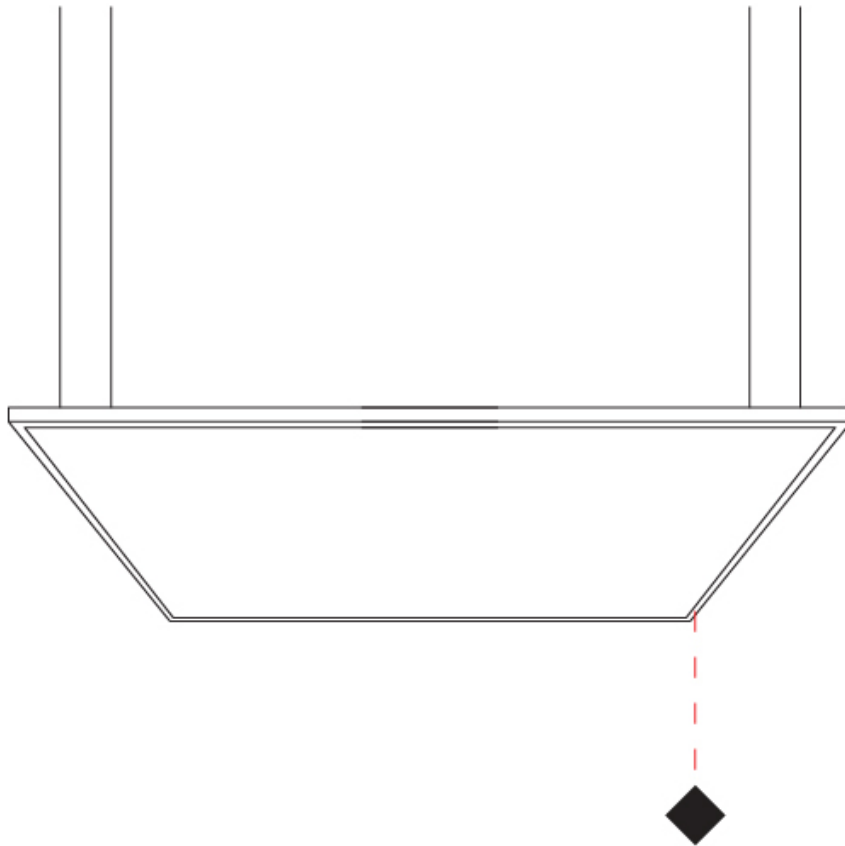

A51075-

PROJECT	_____
TYPE	_____
SPECIFIER	_____
QUANTITY	_____
DATE	_____